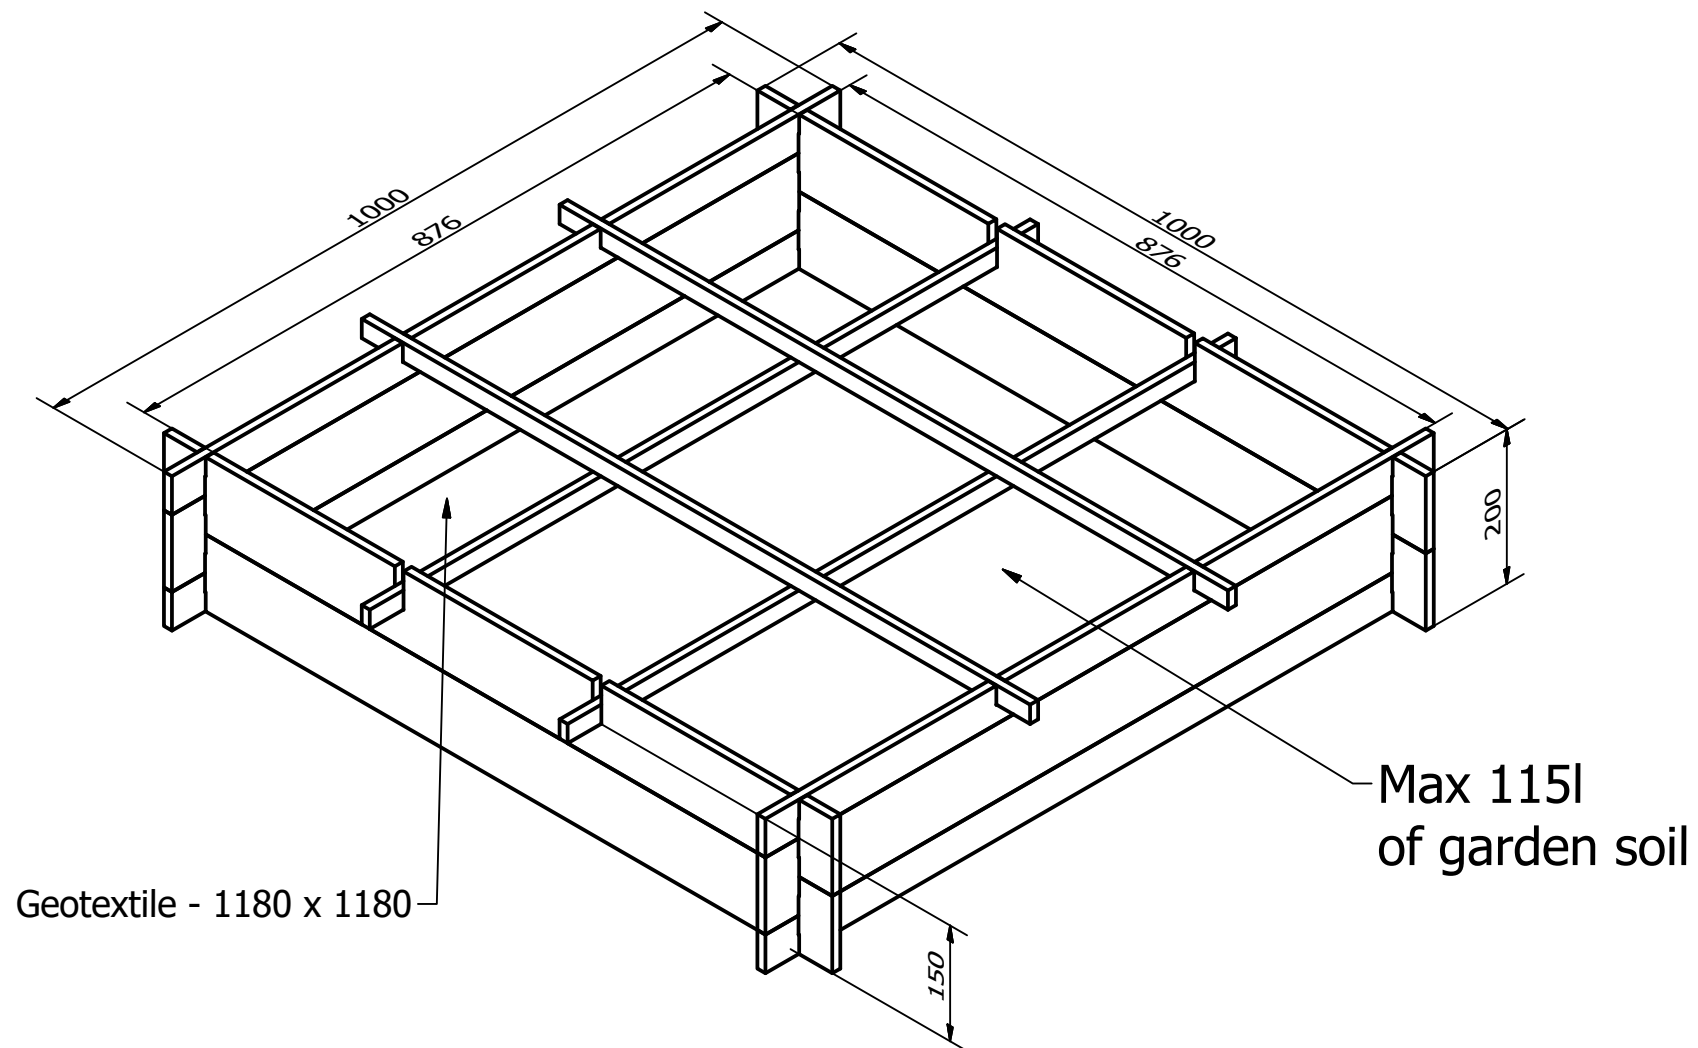

Pine, impregnated, not planned

|                           |            |             |                        |                    |
|---------------------------|------------|-------------|------------------------|--------------------|
| Designed by<br>tbielinski | Checked by | Approved by | Date                   | Date<br>20.05.2019 |
| Polpro sp.z.o o.          |            |             | Potager 100 x 100 x 20 |                    |
| PLP 000420 , WV 26060     |            |             | Edition                | Sheet<br>1 / 2     |

|                           |            |             |                        |                    |                |
|---------------------------|------------|-------------|------------------------|--------------------|----------------|
| Designed by<br>tbielinski | Checked by | Approved by | Date                   | Date<br>20.05.2019 |                |
| Polpro sp.z.o o.          |            |             | Potager 100 x 100 x 20 |                    |                |
|                           |            |             | PLP 000420 , WV 26060  | Edition            | Sheet<br>2 / 2 |