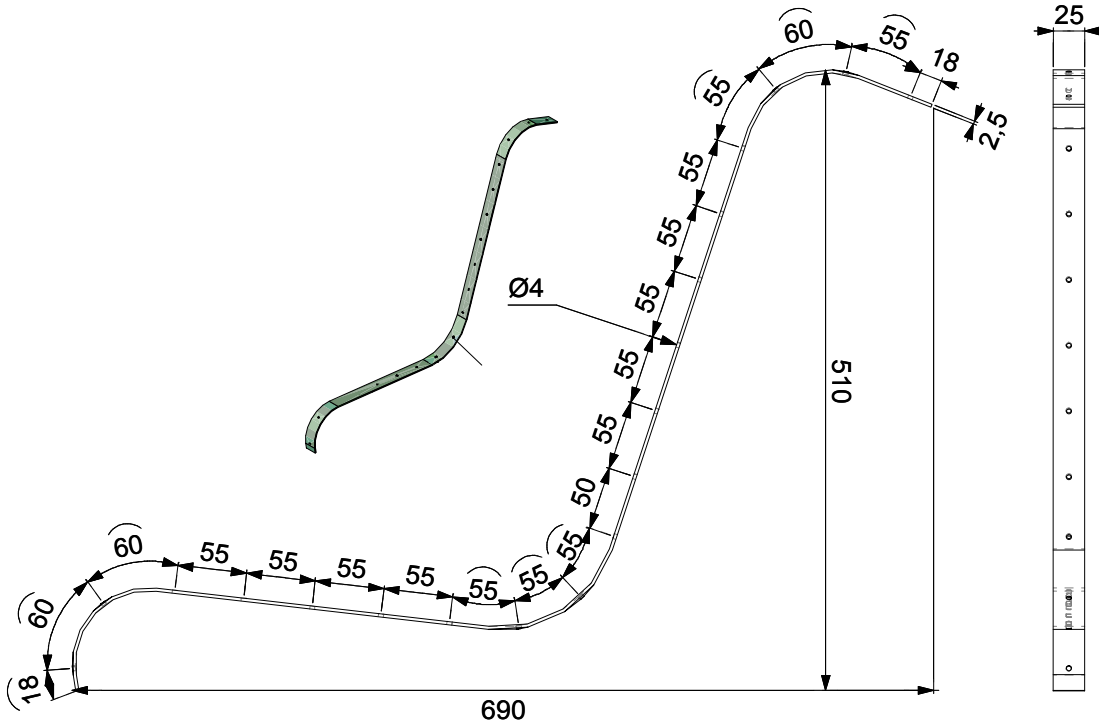

C 1x (002830)

Staal: Electrolytisch gegalvaniseerd, vervolgens gepoedercoat (RAL 6012)
Steel: Electrolytic galvanized, then powdercoated (RAL 6012)
Stahl: Elektrolytisch verzinkt, dann pulverbeschichtet (RAL 6012)

Warm gewalste strip
Flat steel bar hot rolled
Flachstahl warmgewalzt