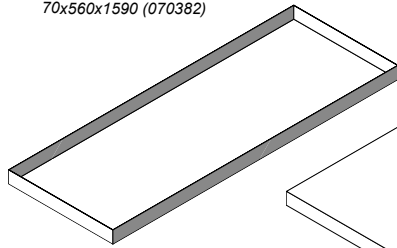

Product specifications			
Product name	Hillhout Lattenbank		
Quality	Hillhout		
Category	221 - Hillhout Meubilair		
Development number	-		
Article number	610089		
EAN Code	8 711518 610088		
Product introduction:	-		
Wood specifications			
Wood species	Northern European Spruce/Vuren/Fichte		
Amount of wood	0,022 m ³		
Preservation method	High pressure impregnation, Green		
Quality mark	PEFC or FSC		
Product specifications			
Outer dimensions (when assembled)	1.590m x 0.830m x 0.750m		
Preassembled	No		
Mounted with	Galvanised	Carriage Bolts and Nuts	
Mounted with	Stainless steel	Screws	
Logo shield	Hillhout Shield (Standard)		
Quality Label	None		
Product label	Colour A4		
Instruction manual	-		
Technical Drawings	Ready		
Packaging specifications			
Transport packaging	Pallet (20x product)		
Packaging method	Cardboard box		
Packaging unit	By piece		
Packaging dimensions	1.600m x 0.590m x 0.070m		
Packaging method fixation material	Bag		
Prototype			
Date of arrival prototype	N/A		
Evaluation of prototype no.1	N/A		
Evaluation of prototype no.2	N/A		
Approval for continuation	-		

Pakket bestaat uit:
Package contains:
Paket enthält:

A1

19x

A2

1x

B 2x
(002827)

C 1x
(002830)

Cardboard box bottom
70x560x1590 (070382)

Cardboard box top
70x590x1604 (070389)

Hillhout

38x M6x35
5x M6x45

19x 4.0x20

43x M6

C 1x (002830)

Staal: Electrolytisch gegalvaniseerd, vervolgens gepoedercoat (RAL 6012)
 Steel: Electrolytic galvanized, then powdercoated (RAL 6012)
 Stahl: Elektrolytisch verzinkt, dann pulverbeschichtet (RAL 6012)