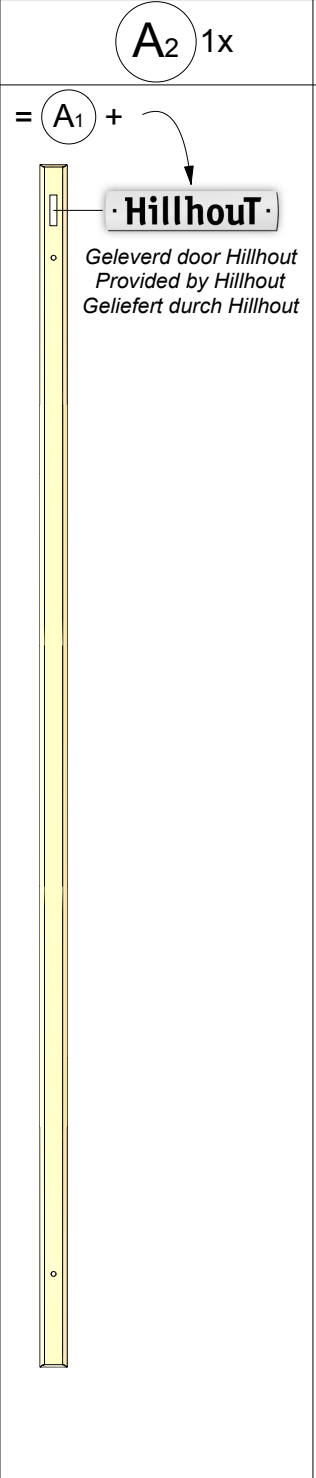

Material:	Vuren/Spruce/Fichte
Screws:	RVS/Stainless steel/INOX
Article Number:	610089
First version (date)	24-05-2013
Last Modification:	07-06-2013
Volume hout/wood/holz (m3):	0,022
Opmerkingen/Comments/Kommentare:	

Product specifications			
Product name	Hillhout Lattenbank		
Quality	Hillhout		
Category	221 - Hillhout Meubilair		
Development number	-		
Article number	610089		
EAN Code	8 711518 610088		
Product introduction:	-		
Wood specifications			
Wood species	Northern European Spruce/Vuren/Fichte		
Amount of wood	0,022 m ³		
Preservation method	High pressure impregnation, Green		
Quality mark	PEFC or FSC		
Product specifications			
Outer dimensions (when assembled)	1.590m x 0.830m x 0.750m		
Preassembled	No		
Mounted with	Galvanised	Carriage Bolts and Nuts	
Mounted with	Stainless steel	Screws	
Logo shield	Hillhout Shield (Standard)		
Quality Label	None		
Product label	Colour A4		
Instruction manual	-		
Technical Drawings	Ready		
Packaging specifications			
Transport packaging	Pallet (20x product)		
Packaging method	Cardboard box		
Packaging unit	By piece		
Packaging dimensions	1.600m x 0.590m x 0.070m		
Packaging method fixation material	Bag		
Prototype			
Date of arrival prototype	N/A		
Evaluation of prototype no.1	N/A		
Evaluation of prototype no.2	N/A		
Approval for continuation	-		

Pakket bestaat uit:
Package contains:
Paket enthält:

A1

19x

A2

1x

B 2x
(002827)

C 1x
(002830)

Cardboard box bottom
70x560x1590 (070382)

Cardboard box top
70x590x1604 (070389)

Hillhout

38x M6x35
5x M6x45

19x 4.0x20

43x M6

C 1x (002830)

Staal: Electrolytisch gegalvaniseerd, vervolgens gepoedercoat (RAL 6012)
 Steel: Electrolytic galvanized, then powdercoated (RAL 6012)
 Stahl: Elektrolytisch verzinkt, dann pulverbeschichtet (RAL 6012)