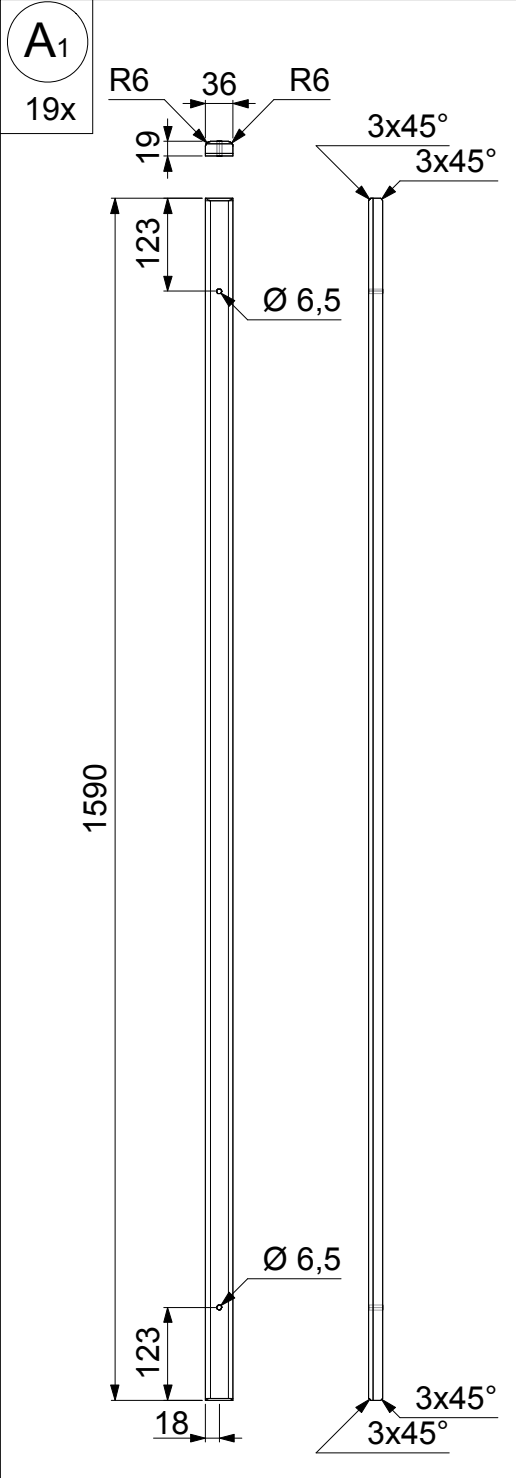

Material:	Vuren/Spruce/Fichte
Screws:	RVS/Stainless steel/INOX
Article Number:	610089
First version (date)	24-05-2013
Last Modification:	07-06-2013
Volume hout/wood/holz (m3):	0,022
Opmerkingen/Comments/Kommentare:	

Product specifications			
Product name	Hillhout Lattenbank		
Quality	Hillhout		
Category	221 - Hillhout Meubilair		
Development number	-		
Article number	610089		
EAN Code	8 711518 610088		
Product introduction:	-		
Wood specifications			
Wood species	Northern European Spruce/Vuren/Fichte		
Amount of wood	0,022 m ³		
Preservation method	High pressure impregnation, Green		
Quality mark	PEFC or FSC		
Product specifications			
Outer dimensions (when assembled)	1.590m x 0.830m x 0.750m		
Preassembled	No		
Mounted with	Galvanised	Carriage Bolts and Nuts	
Mounted with	Stainless steel	Screws	
Logo shield	Hillhout Shield (Standard)		
Quality Label	None		
Product label	Colour A4		
Instruction manual	-		
Technical Drawings	Ready		
Packaging specifications			
Transport packaging	Pallet (20x product)		
Packaging method	Cardboard box		
Packaging unit	By piece		
Packaging dimensions	1.600m x 0.590m x 0.070m		
Packaging method fixation material	Bag		
Prototype			
Date of arrival prototype	N/A		
Evaluation of prototype no.1	N/A		
Evaluation of prototype no.2	N/A		
Approval for continuation	-		

Pakket bestaat uit:
Package contains:
Paket enthält:

A1

19x

A2

1x

B 2x
(002827)

C 1x
(002830)

Cardboard box bottom
70x560x1590 (070382)

Cardboard box top
70x590x1604 (070389)

Hillhout

38x M6x35
5x M6x45

19x 4.0x20

43x M6

C 1x (002830)

Staal: Electrolytisch gegalvaniseerd, vervolgens gepoedercoat (RAL 6012)
 Steel: Electrolytic galvanized, then powdercoated (RAL 6012)
 Stahl: Elektrolytisch verzinkt, dann pulverbeschichtet (RAL 6012)