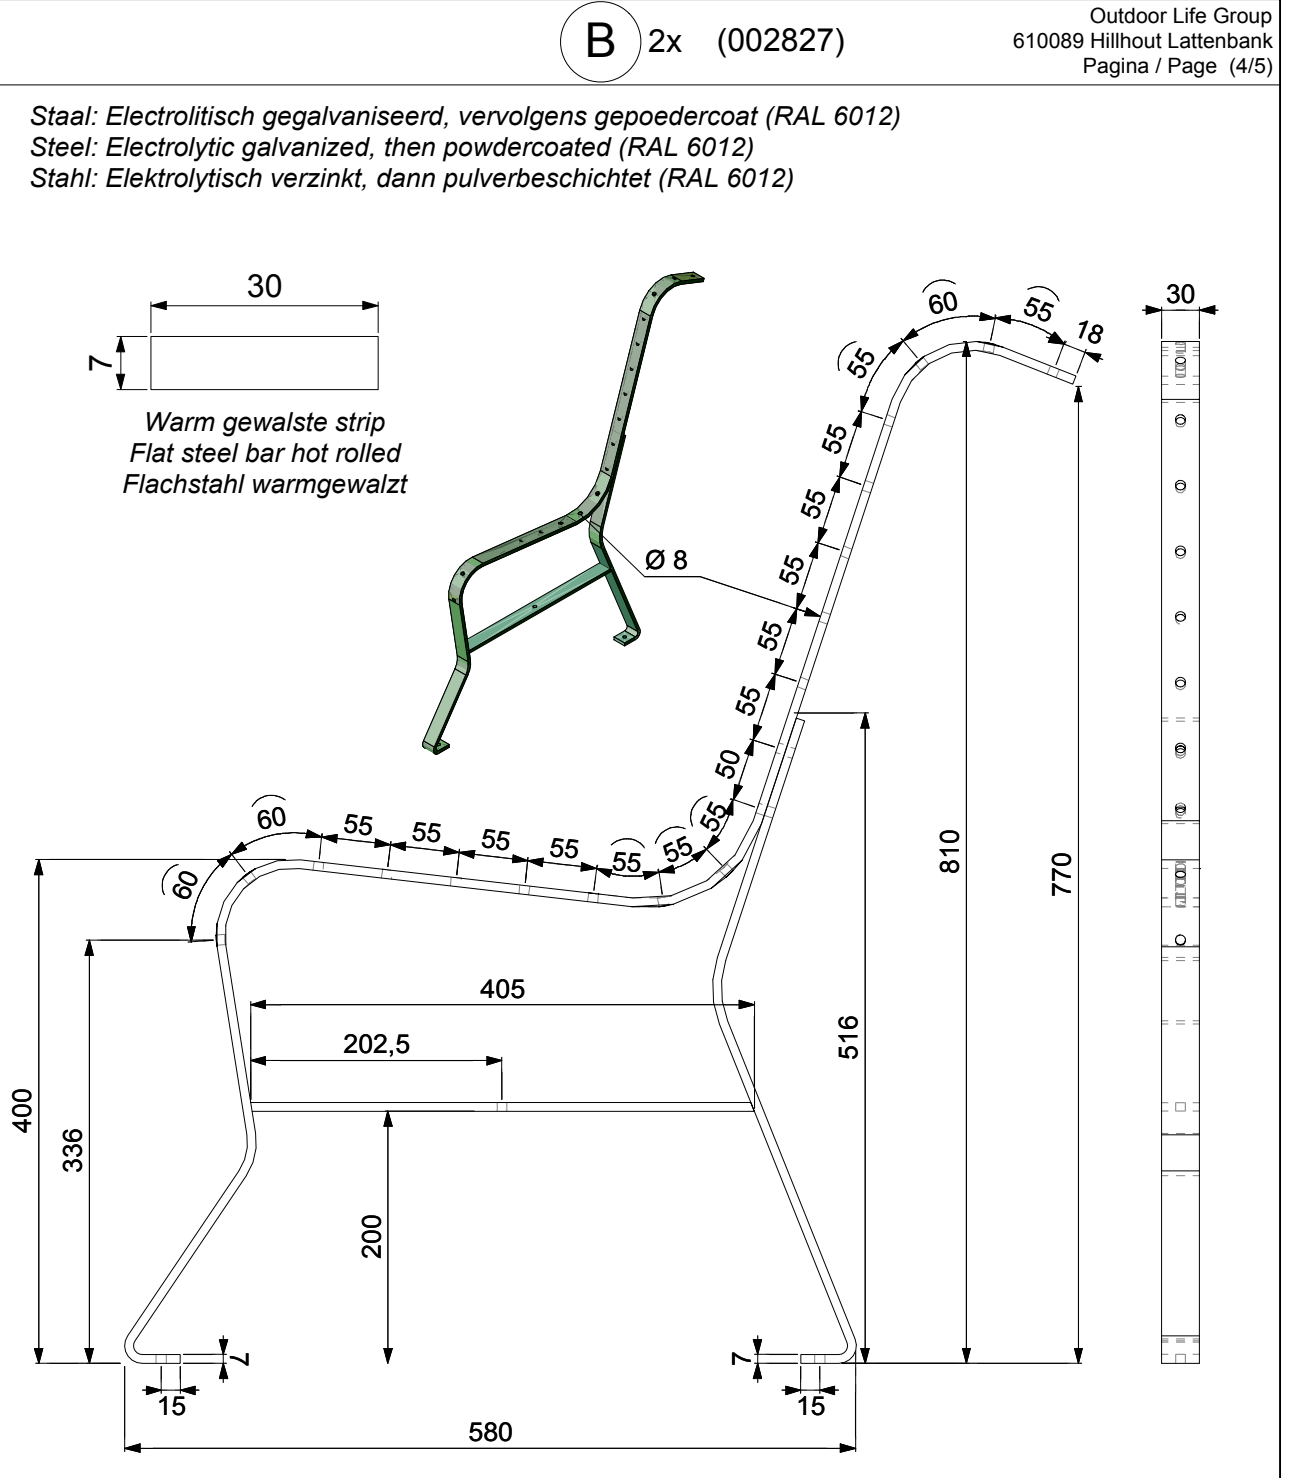

Material:	Vuren/Spruce/Fichte
Screws:	RVS/Stainless steel/INOX
Article Number:	610089
First version (date)	24-05-2013
Last Modification:	07-06-2013
Volume hout/wood/holz (m3):	0,022
Opmerkingen/Comments/Kommentare:	

Product specifications			
Product name	Hillhout Lattenbank		
Quality	Hillhout		
Category	221 - Hillhout Meubilair		
Development number	-		
Article number	610089		
EAN Code	8 711518 610088		
Product introduction:	-		
Wood specifications			
Wood species	Northern European Spruce/Vuren/Fichte		
Amount of wood	0,022 m ³		
Preservation method	High pressure impregnation, Green		
Quality mark	PEFC or FSC		
Product specifications			
Outer dimensions (when assembled)	1.590m x 0.830m x 0.750m		
Preassembled	No		
Mounted with	Galvanised	Carriage Bolts and Nuts	
Mounted with	Stainless steel	Screws	
Logo shield	Hillhout Shield (Standard)		
Quality Label	None		
Product label	Colour A4		
Instruction manual	-		
Technical Drawings	Ready		
Packaging specifications			
Transport packaging	Pallet (20x product)		
Packaging method	Cardboard box		
Packaging unit	By piece		
Packaging dimensions	1.600m x 0.590m x 0.070m		
Packaging method fixation material	Bag		
Prototype			
Date of arrival prototype	N/A		
Evaluation of prototype no.1	N/A		
Evaluation of prototype no.2	N/A		
Approval for continuation	-		

Cardboard box top
70x590x1604 (070389)

Hillhout

38x M6x35
5x M6x45

19x 4.0x20

43x M6

C 1x (002830)

Staal: Electrolytisch gegalvaniseerd, vervolgens gepoedercoat (RAL 6012)
 Steel: Electrolytic galvanized, then powdercoated (RAL 6012)
 Stahl: Elektrolytisch verzinkt, dann pulverbeschichtet (RAL 6012)

Warm gewalste strip
 Flat steel bar hot rolled
 Flachstahl warmgewalzt

Verpakking & Transport
 Packaging & Transport
 Verpackung & Transport

Outdoor Life Group
 610089 Hillhout Lattenbank
 Pagina / Page (5/5)