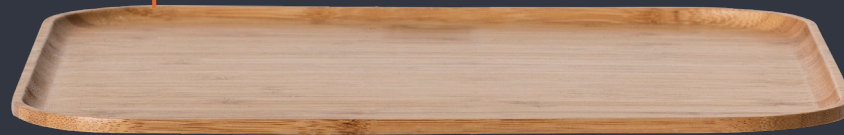

CUBE™

everdure
by heston blumenthal

Bamboo preparation
board

Food grade
storage tray

Porcelain enamel
firebox

Chrome handles
remain cool to
touch during
cooking

Totally portable

Built-in heat
protection shield