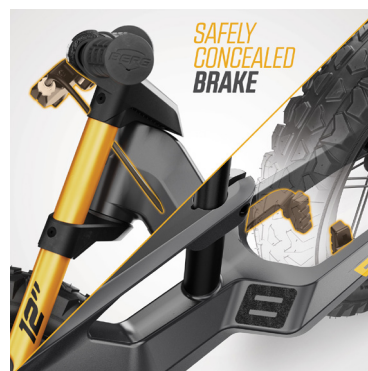

Product features

Length x width x height	83 x 42 x 48 cm	89 x 42 x 51 cm	89 x 42 x 51 cm	89 x 42 x 51 cm	89 x 42 x 51 cm	89 x 42 x 51 cm	89 x 42 x 51 cm
Weight	3.56 kg	4.76 kg	4.32 kg	3.99 kg	5.1 kg	4.2 kg	4.4 kg

Warranty + extension

Frame	3 years*	3 years*	3 years*	3 years*	3 years*	3 years*	3 years*
Parts	3 years	3 years	3 years	3 years	3 years	3 years	3 years
Wear parts (i.e. wheels)	0 years	0 years	0 years	0 years	0 years	0 years	0 years

Technical properties

Wheel Type	Solid	Air	Air	Air	Air	Air	Air
Tyre material	EVA+	Rubber	Rubber	Rubber	Rubber	Rubber	Rubber
Frame material	Magnesium	Magnesium	Magnesium	Magnesium	Magnesium	Magnesium	Magnesium
Ball bearings	Yes	Yes	Yes	Yes	Yes	Yes	Yes
Adjustable seat	Yes	Yes	Yes	Yes	Yes	Yes	Yes
Adjustable handlebar	No, only steering limiter	No, only steering limiter	No, only steering limiter	No, only steering limiter	No, only steering limiter	No, only steering limiter	No, only steering limiter

*1 extra year after registration.

FEATURES OF THE BERG BIKY CROSS: