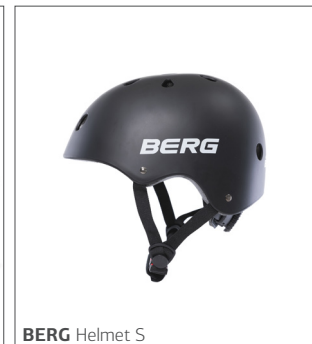

ACCESSORIES

BERG Helmet S	16.00.04.00
BERG Helmet M	16.00.17.00
BERG Protection Set S	16.00.18.00
BERG Protection Set M	16.00.19.00
BERG Nexo LED Add-On	16.00.10.00
BERG Nexo Magnet Add-On	16.00.12.00
BERG Carrying Strap	16.00.01.00