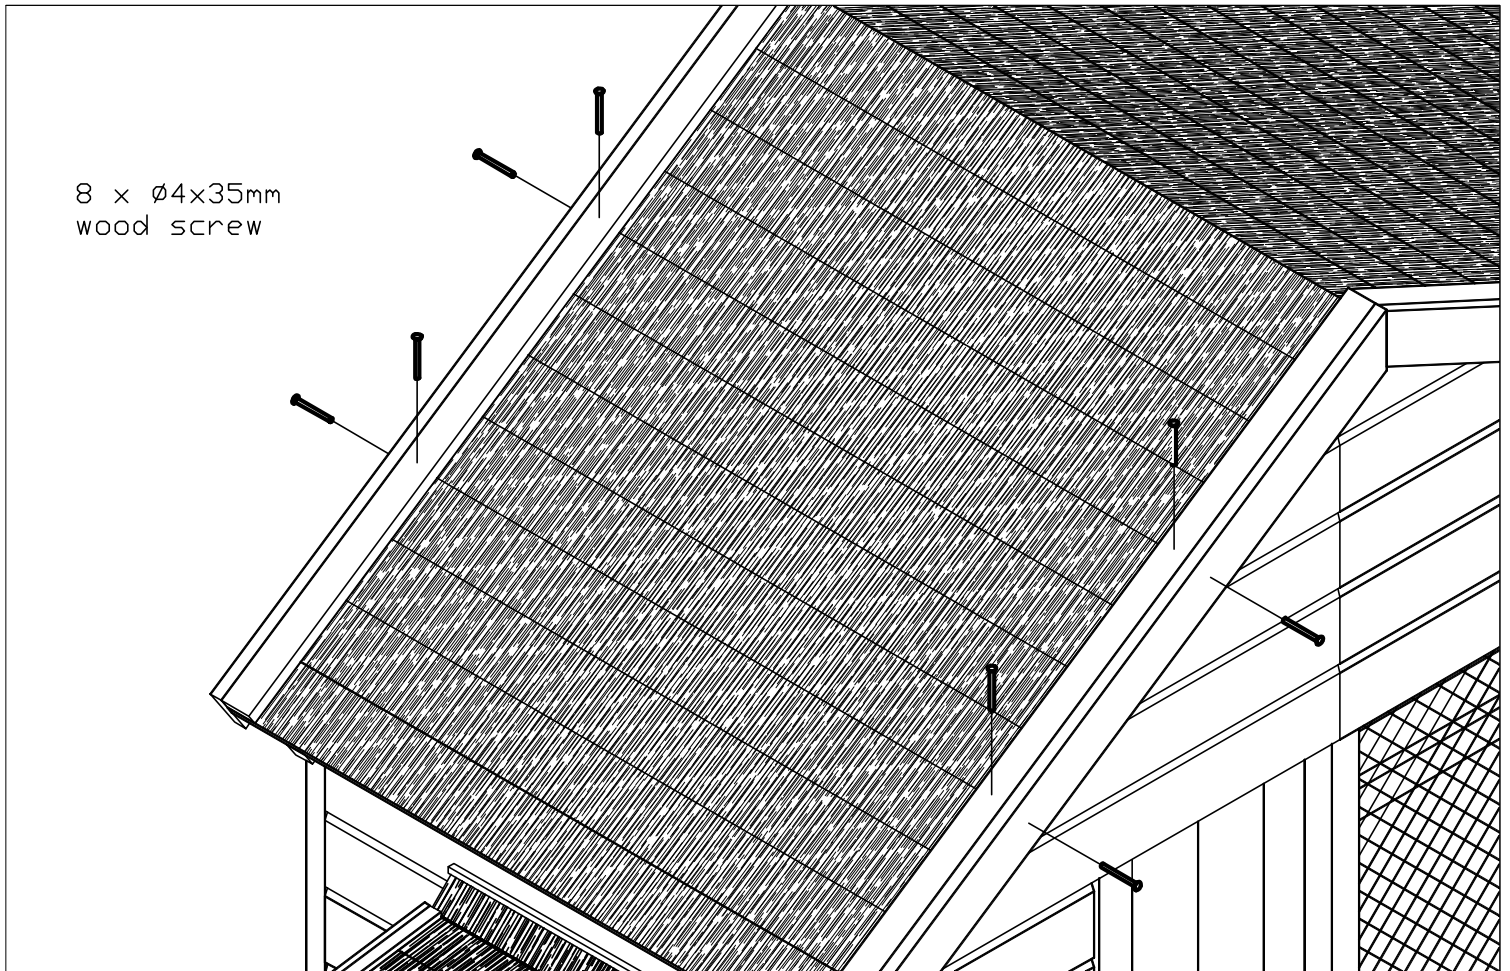

Article:

Kippenverblijf Barnevelder

Article nr:

26.0061

Last modified:

05.03.2011

Page:

10/11