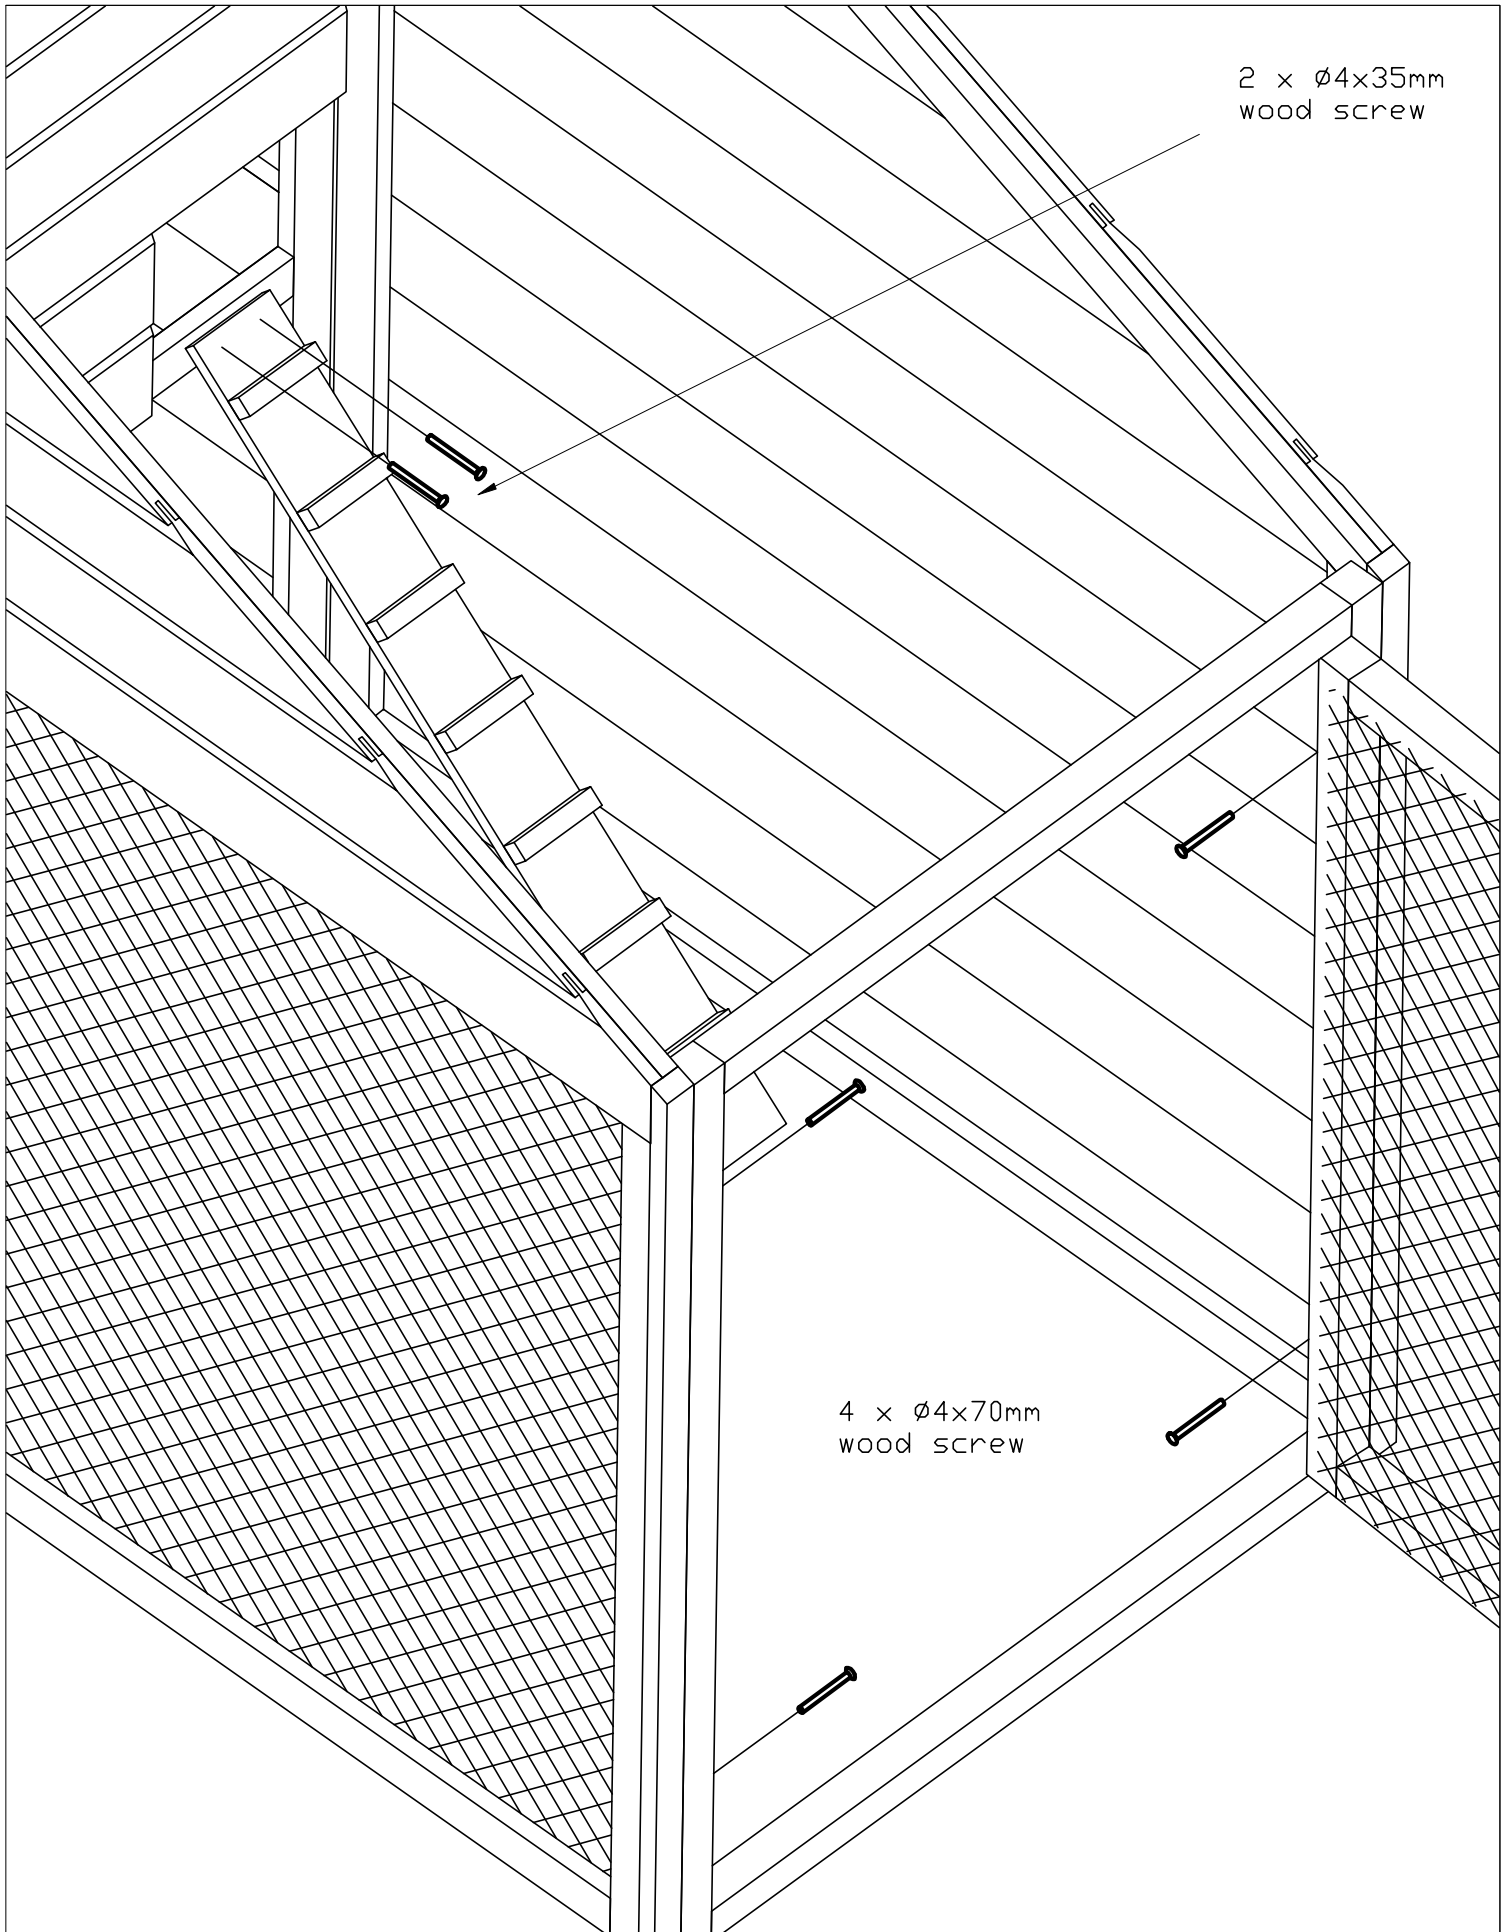

Last modified:

05.03.2011

Page:

5/11

2 x Ø4x35mm
wood screw

4 x Ø4x70mm
wood screw

Article:

Kippenverblijf Barnevelder