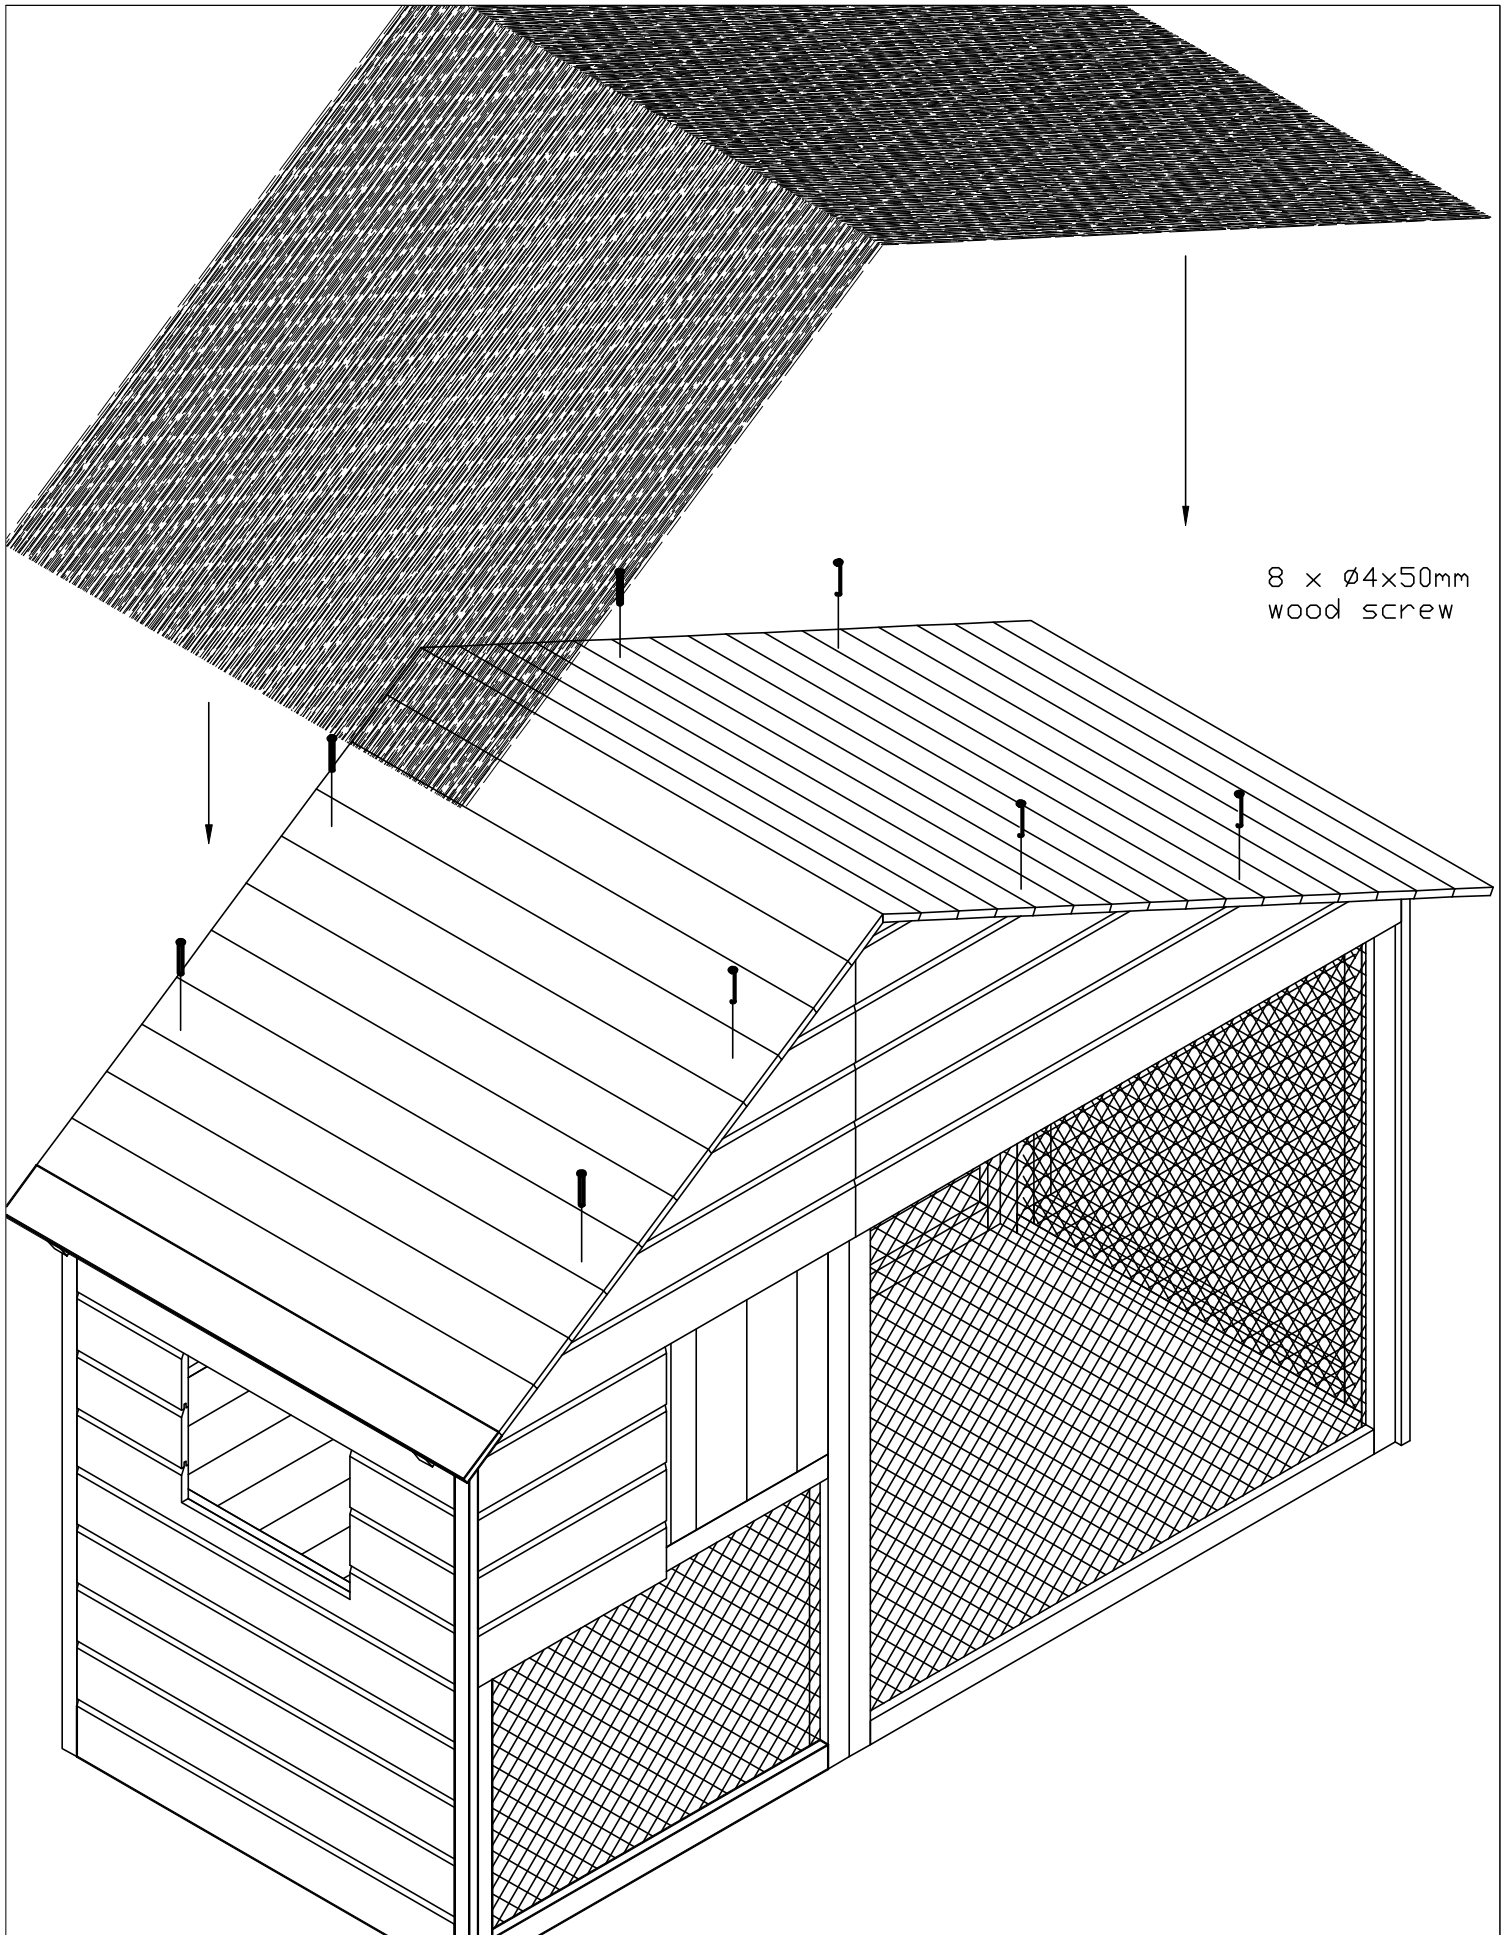

Article nr:

26.0061

Last modified:

05.03.2011

Page:

6/11

8 x Ø4x50mm
wood screw

Article: