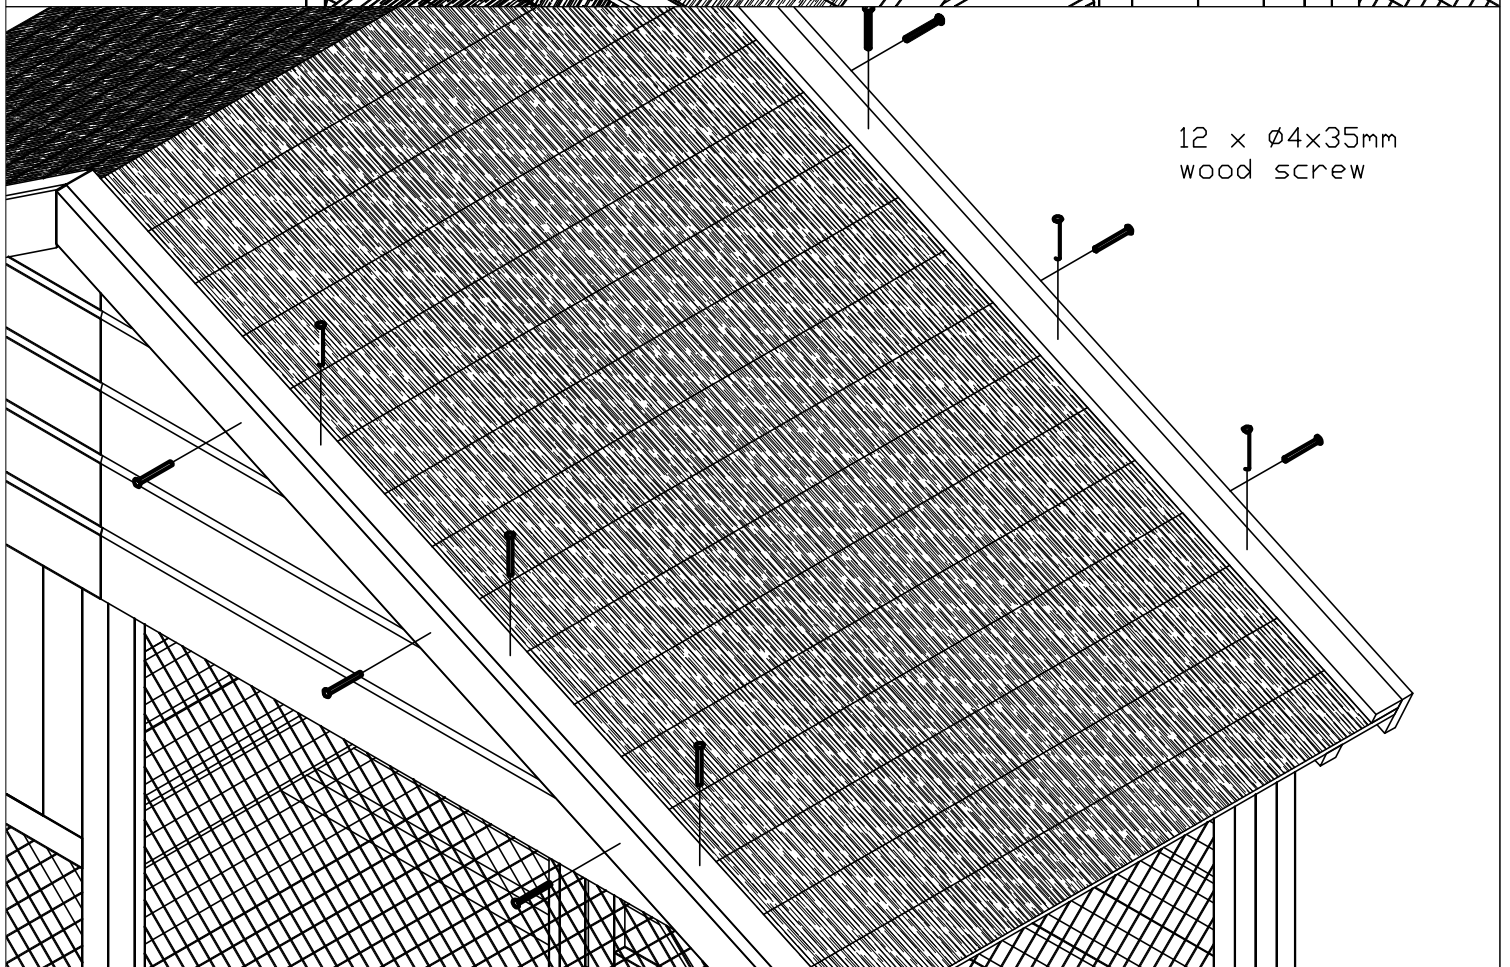

Article:

Kippenverblijf Barnevelder

Article nr:

26.0061

Last modified:

05.03.2011

Page:

10/11