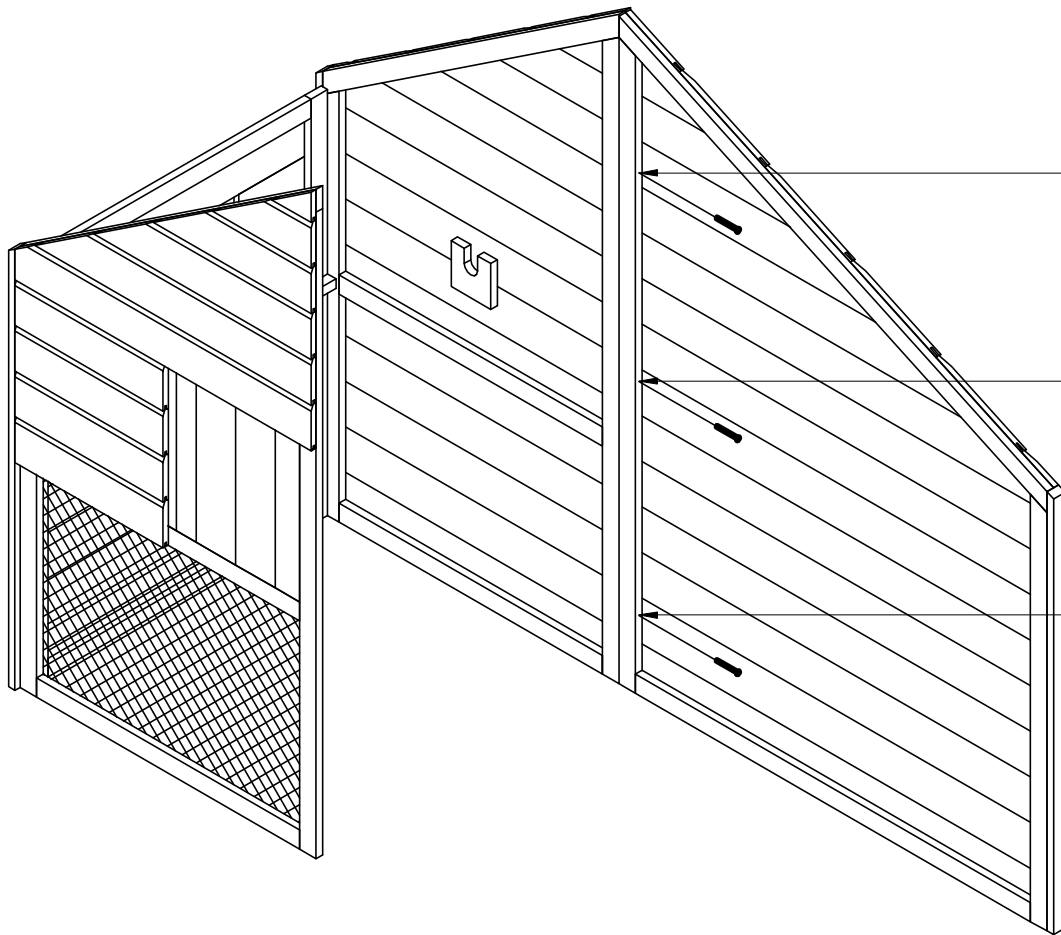

3 x $\varnothing$ 4x70mm
wood screw