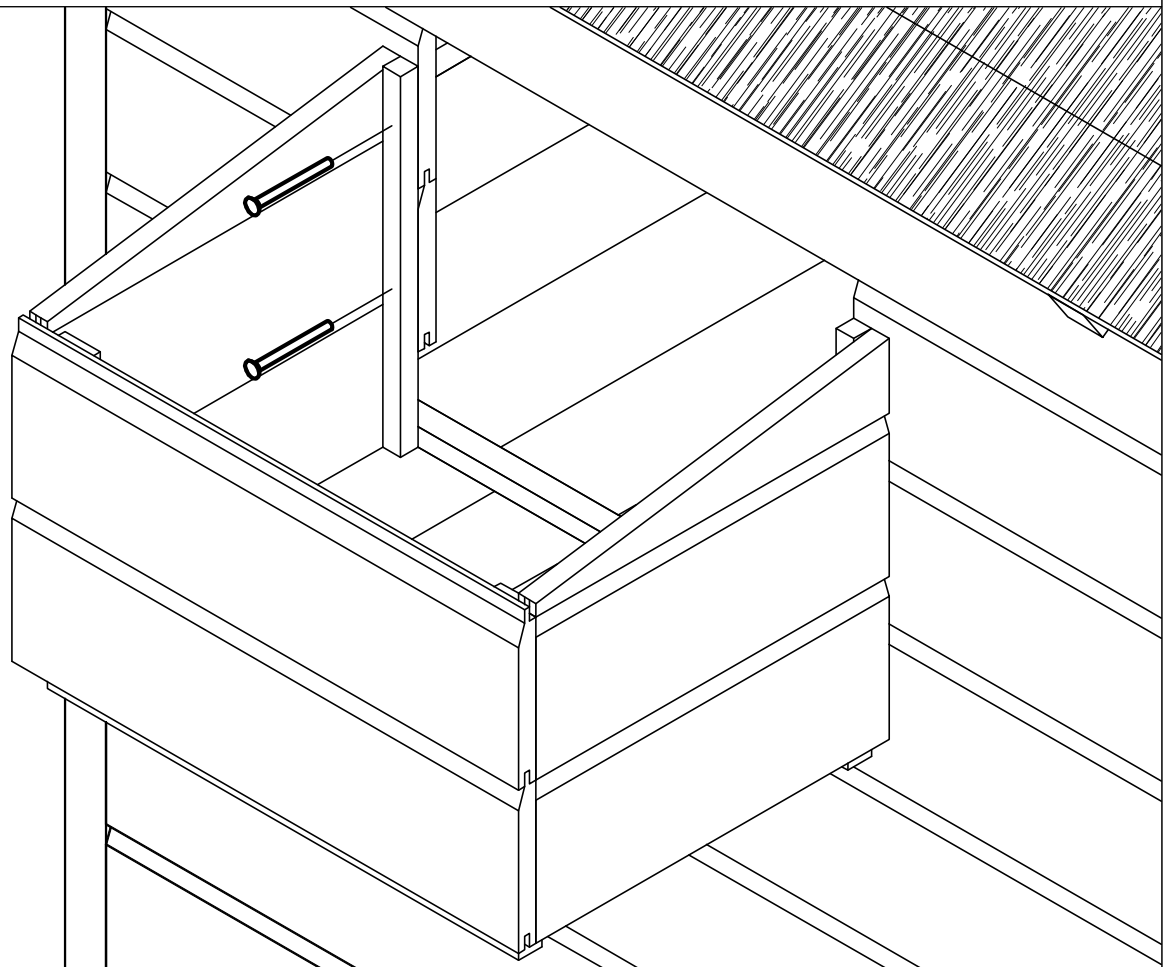

4 x $\varnothing 4 \times 35$ mm
wood screw