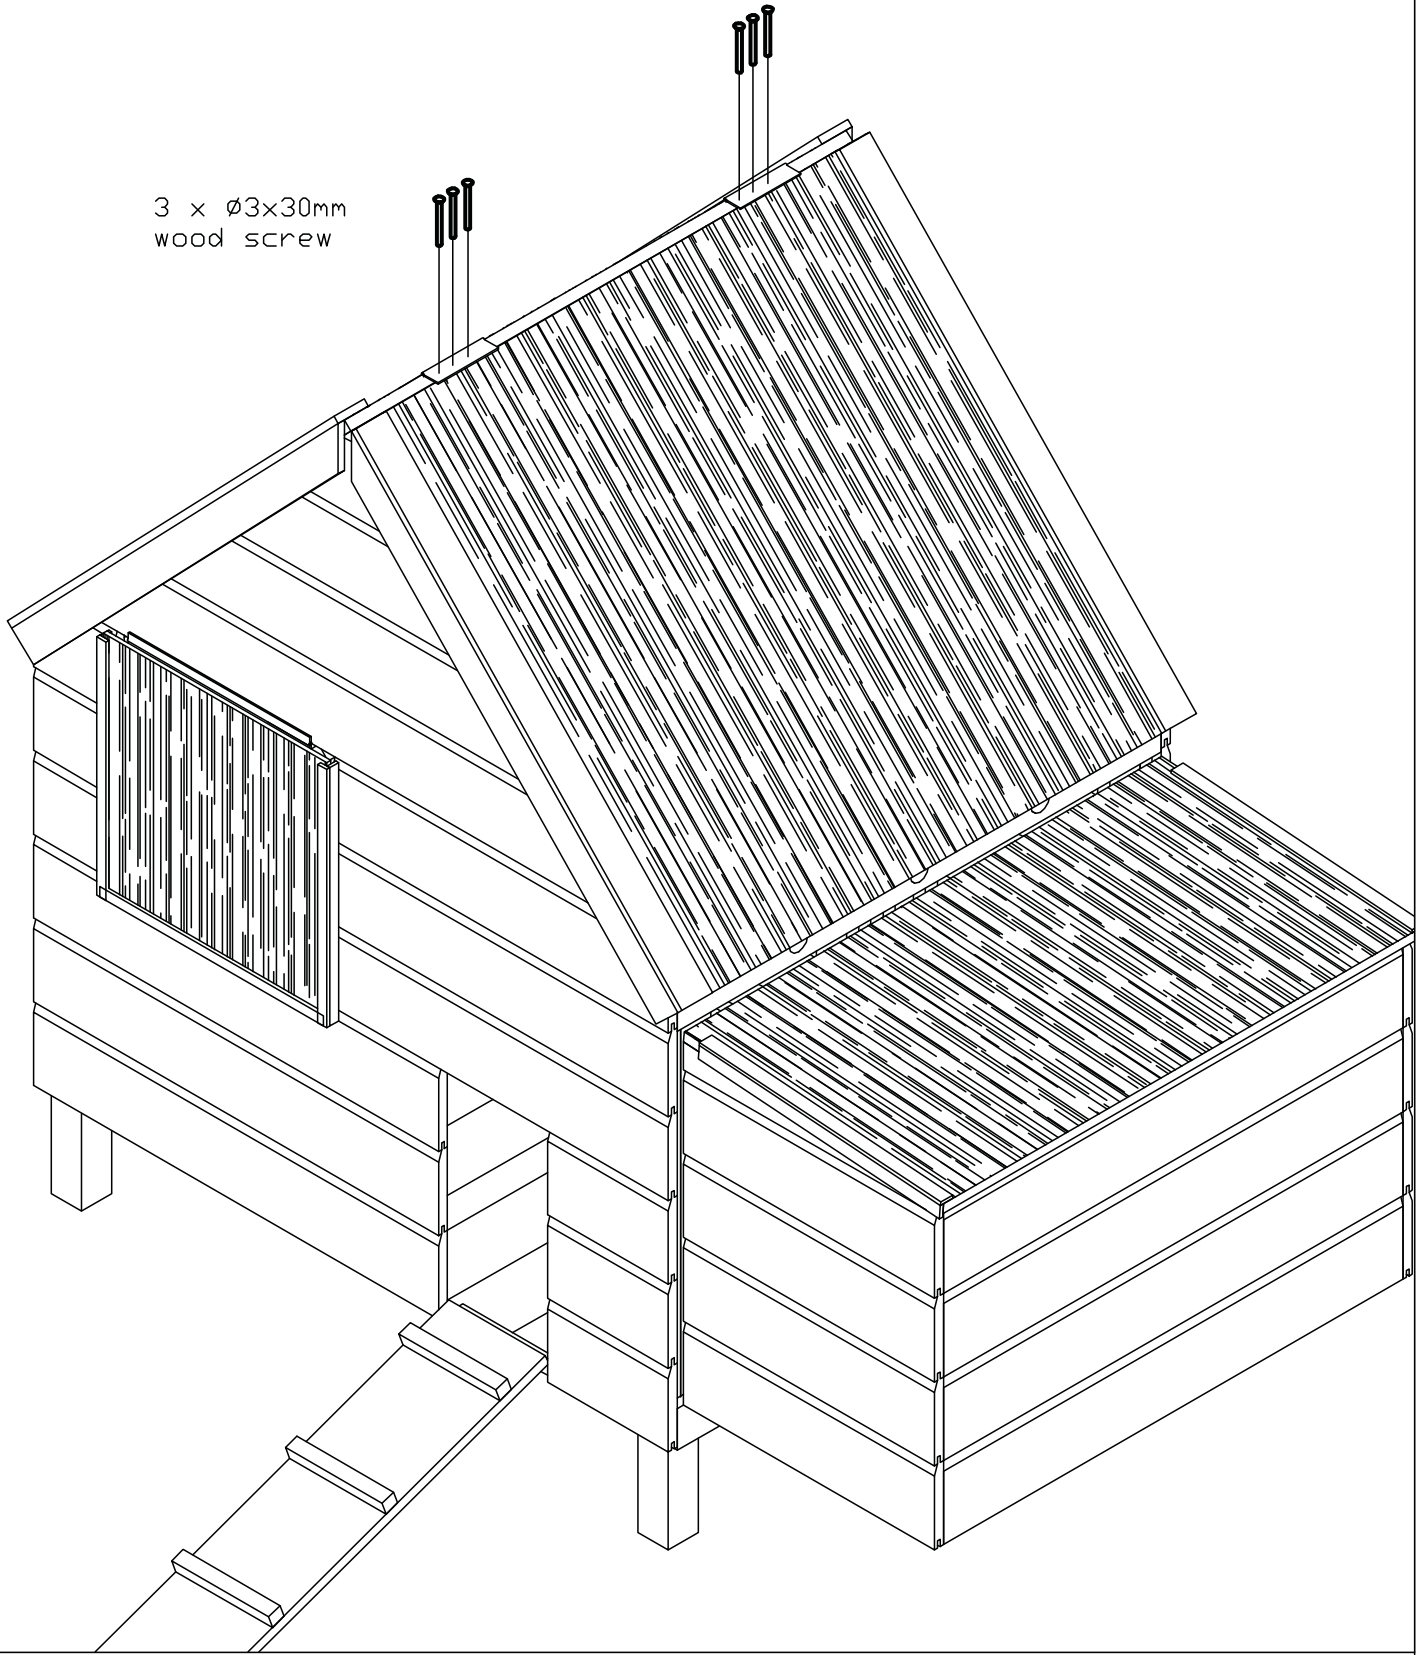

Chicken coop Lakervelder

Article nr:

26.0066

Last modified:

03.03.2011

Page:

9/11

3 x Ø3x30mm
wood screw

3 x Ø3x30mm
wood screw

Article:

Chicken coop Lakervelder

Article nr:

26.0066

Last modified:

03.03.2011

Page: